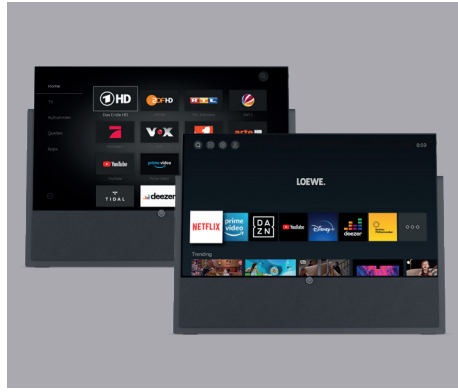

Loewe **iconic**

The perfectly symbiosis of design and technology

65" or 55" 4K Ultra HD OLED screens with HDR and Dolby Vision

Choice of electronic platform with Loewe chassis SL5 or SL7

Integrated active soundbar with 360 watts

LOEWE.

loewe.tv     

Loewe **iconic**

The perfectly symbiosis of design and technology

Transform your living room into an art gallery. The sculptural design of Loewe iconic combines the latest OLED technology with a room-filling sound experience and an extraordinary setup solution made of stone.

Choose your size: 65" or 55" OLED

Choose between two display sizes as you please.

Display sizes 65-inch and 55-inch, fitting for different sized living spaces.

All Loewe OLED televisions benefit from Dolby Vision and an individual calibration.