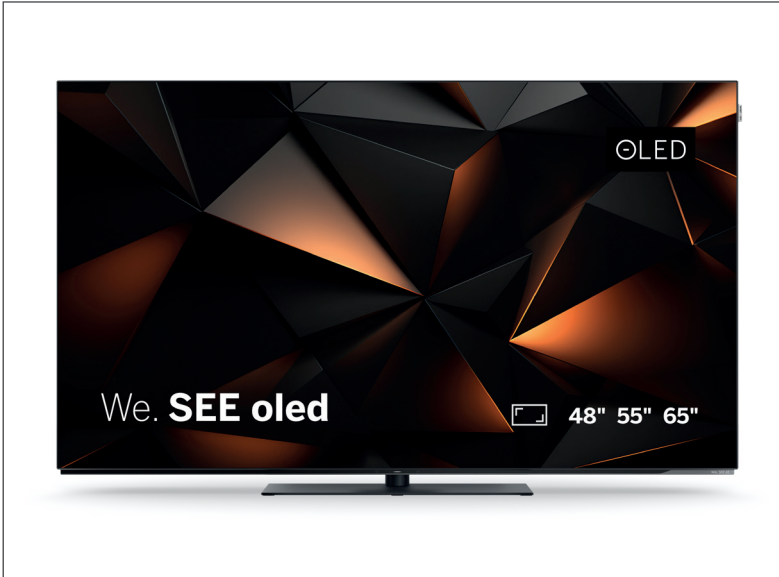

We. SEE oled

Smart streaming TV

This is television, for all those who are excited, cheer, learn, fight, stream, play and admire. For the perfect balance between high-tech and slow-down. For a new perspective on what really drives you. For you. With the latest technology, the Ultra HD OLED Streaming TV not only impresses with an immense colour spectrum and brilliant high-contrast images, but also with the incredible depth effect - for perfect colours and shapes from every angle. With a total music power of 60 watts, the Ultra HD OLED Streaming TV provides an invisible sound experience. The new We. SEE oled is made for your individual feel-good programme and is always perfectly in tune with what you need: inspiration, innovation or concentration.

We. SEE oled

Smart streaming TV

we. by **LOEWE.**

TV

Screen diagonal (cm/inch): 164/65, 139/55, 121/48
Screen resolution (pixels): Ultra HD (3840 x 2160)
EU energy efficiency class SDR / HDR: F/E, F/E, F/F
Power consumption max. (watts): 420, 300, 250
Power consumption stand-by (watts): 0,3
Energy consumption SDR / HDR (kWh/1000h): 98/68, 77/60, 61/58