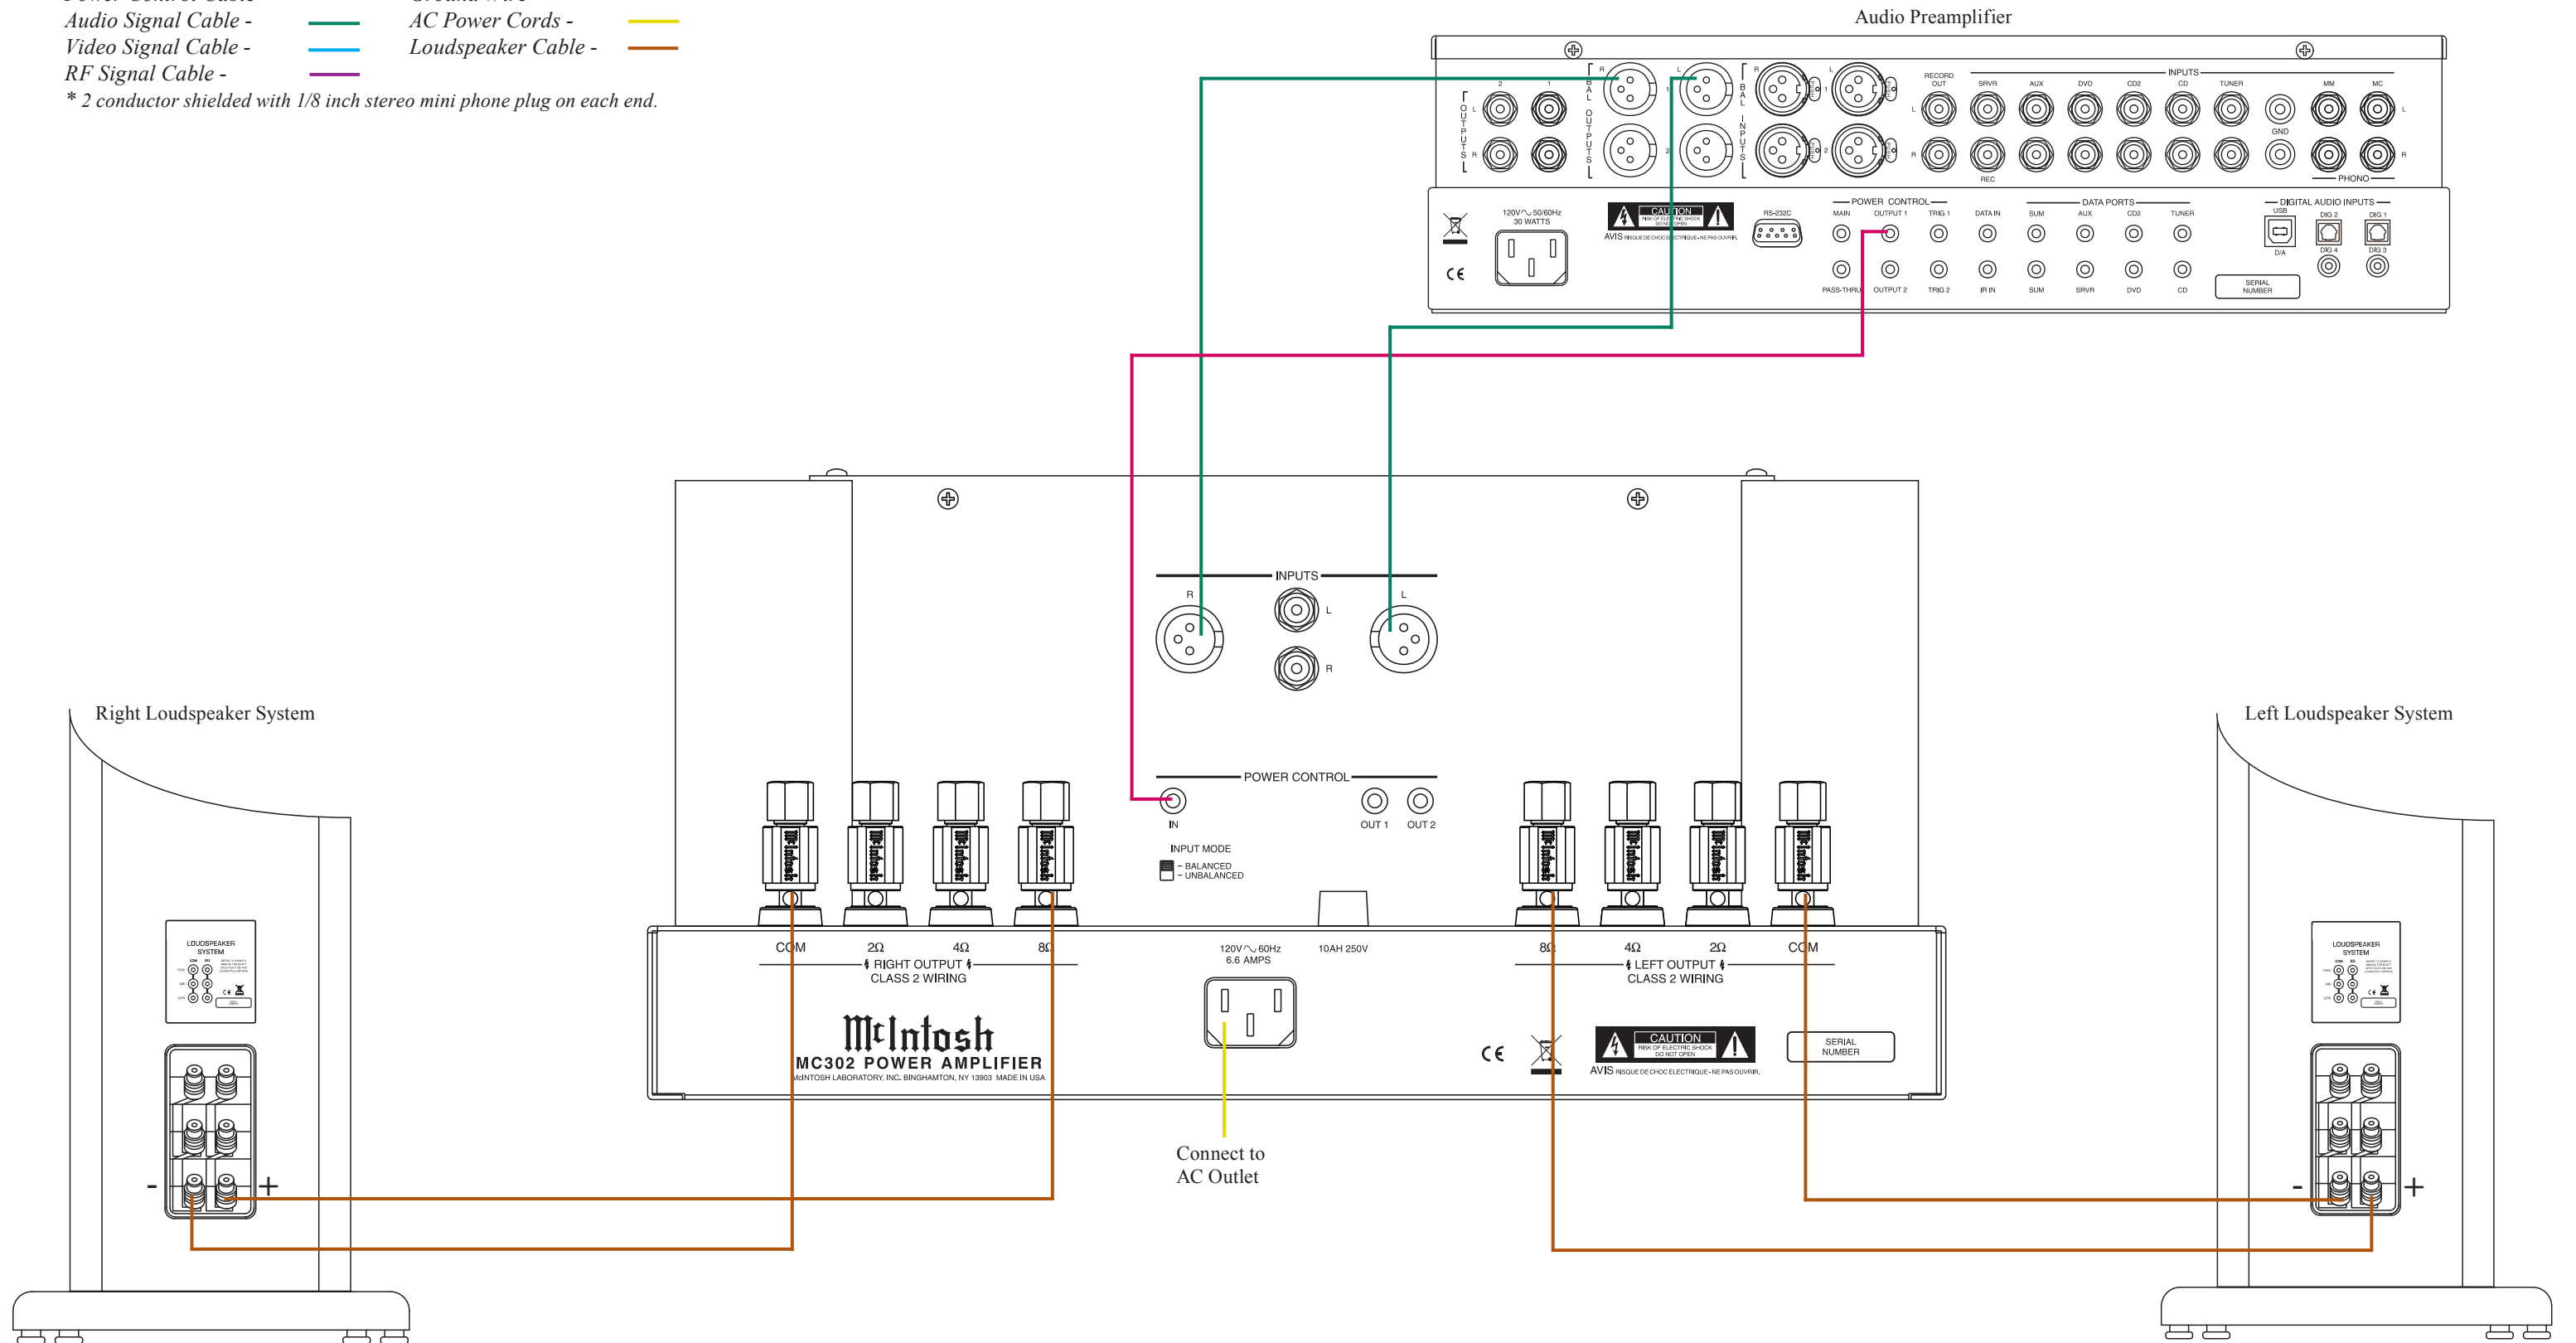

Note: Refer to the MC302 Owner's Manual page 8 for additional connection information.

Connection Legend:

- Data Cable* - — Digital Signal Cable - —
- Sensor/Keypad Cable - — Network/RS232 Cable - —
- Power Control Cable* - — Ground Wire - —
- Audio Signal Cable - — AC Power Cords - —
- Video Signal Cable - — Loudspeaker Cable - —
- RF Signal Cable - —

* 2 conductor shielded with 1/8 inch stereo mini phone plug on each end.

Note: Refer to the MC452 Owner's Manual page 10 for additional connection information.

Connection Legend:

- Data Cable* - — Digital Signal Cable - —
 - Sensor/Keypad Cable - — Network/RS232 Cable - —
 - Power Control Cable* - — Ground Wire - —
 - Audio Signal Cable - — AC Power Cords - —
 - Video Signal Cable - — Loudspeaker Cable - —
 - RF Signal Cable - —
- * 2 conductor shielded with 1/8 inch stereo mini phone plug on each end.