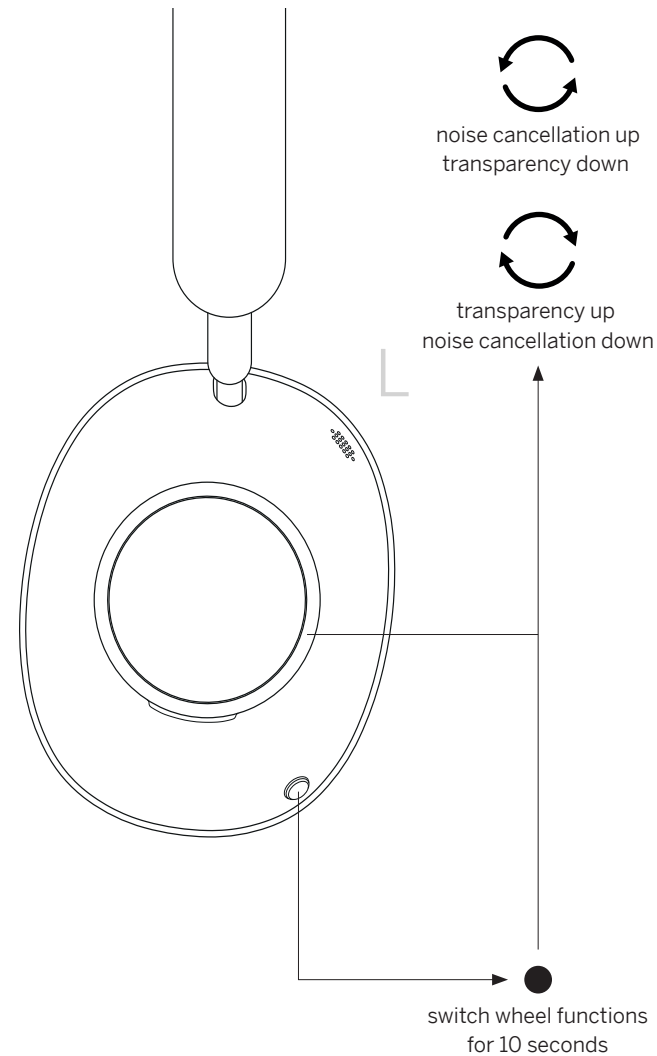

Phone +49 9261 99-500
E-mail ccc@loewe.de

Edition 01
06/2025/PH

Audio navigation

Ambience mode

Call

All preset functions

R on		hold 1 sec.
off		hold 3 sec.
Bluetooth pairing		2x press & hold 1 sec.
volume up / down		turn right wheel
play / pause		press
voice assistant on / off		hold 1 sec.
accept call / end call		press
reject call		2x press
reset		hold 15 sec.
L next track		turn wheel forward
fast forward		turn & hold forward
previous track		turn wheel backward
rewind		turn & hold backward
button lock/unlock		press & hold 1 sec.
temporary transparency		hold to activate
ambience mode		turn left wheel
switch wheel functions		press
mute / unmute microphone		2x press