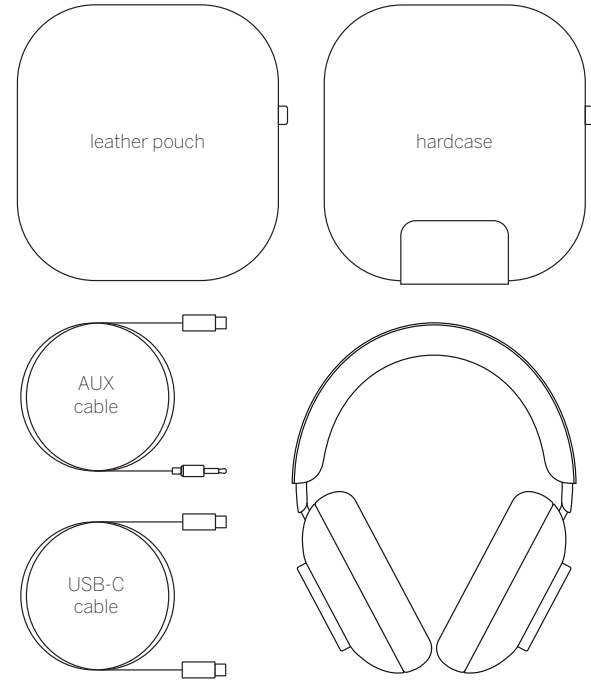

Loewe leo

Wireless ANC Headphones
Quick Start Guide

Start

adjust to head size

1s on | **3s** off

Connect

1s
Bluetooth pairing

Audio control

volume up

volume down

play / pause

voice assistant on / off

Scope of delivery

leather pouch

hardcase

AUX cable

USB-C cable

LOEWE.

LOEWE.

LOEWE.

Start your setup journey

Download & discover Loewe Leo

designed and engineered by Loewe

Loewe Technology GmbH
Customer Care Center
Industriestraße 11
96317 Kronach, Germany