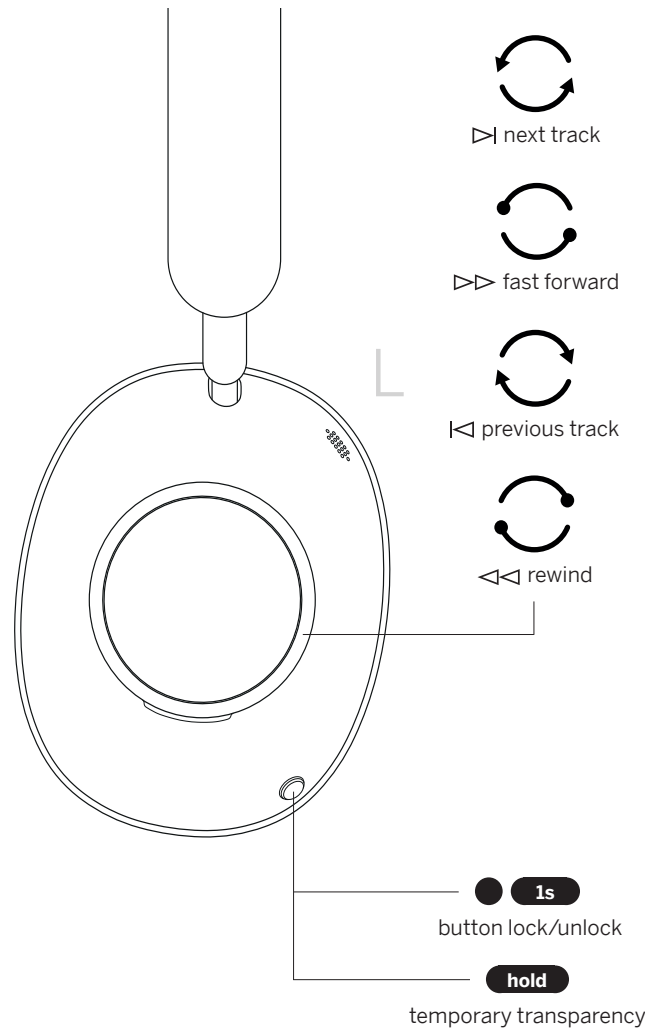

USB-C cable

LOEWE.

LOEWE.

LOEWE.

Start your setup journey

Download & discover Loewe Leo

designed and engineered by Loewe

Loewe Technology GmbH
Customer Care Center
Industriestraße 11
96317 Kronach, Germany

Phone +49 9261 99-500
E-mail ccc@loewe.de

Edition 01
06/2025/PH

Audio navigation

Ambience mode

Call

All preset functions

R on		hold 1 sec.
off		hold 3 sec.
Bluetooth pairing		2x press & hold 1 sec.
volume up / down		turn right wheel
play / pause		press
voice assistant on / off		hold 1 sec.
accept call / end call		press
reject call		2x press
reset		hold 15 sec.
L next track		turn wheel forward
fast forward		turn & hold forward
previous track		turn wheel backward
rewind		turn & hold backward
button lock/unlock		press & hold 1 sec.
temporary transparency		hold to activate
ambience mode		turn left wheel
switch wheel functions		press
mute / unmute microphone		2x press