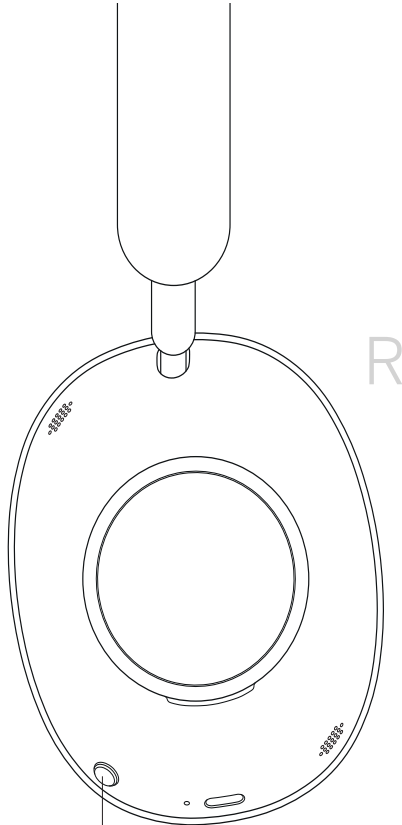

Loewe leo

Wireless ANC Headphones
Quick Start Guide

Start

adjust to head size

1s on | **3s** off

Connect

1s
Bluetooth pairing

Audio control

volume up

volume down

play / pause

voice assistant on / off

Scope of delivery

leather pouch

hardcase

AUX cable