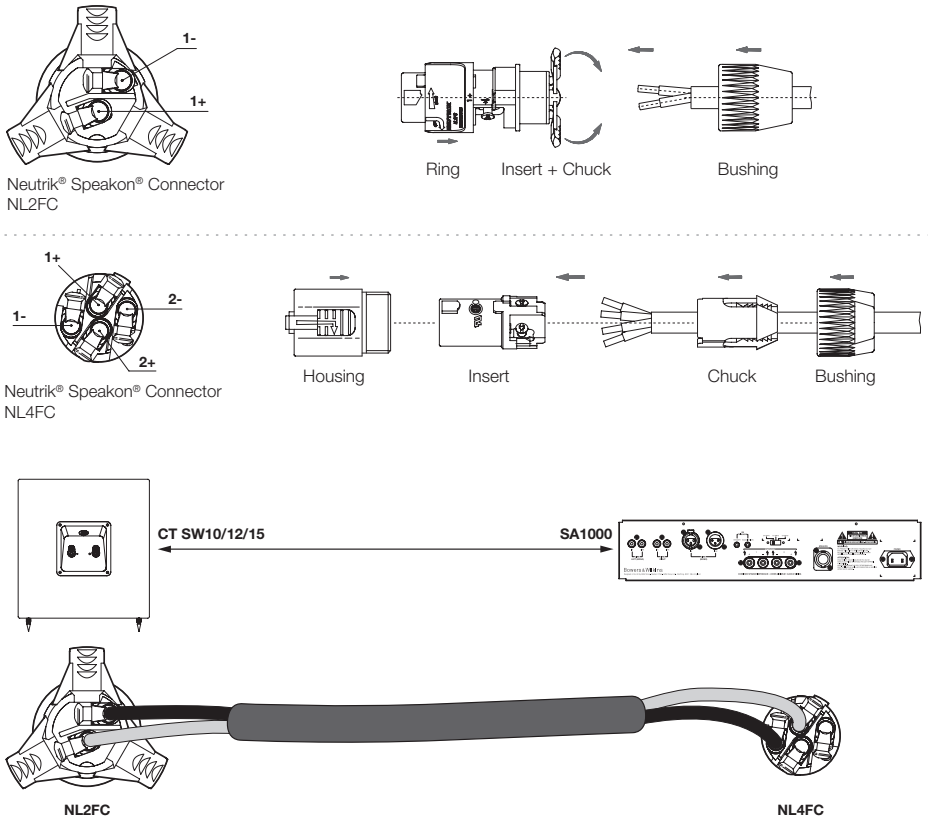

Bowers & Wilkins

**Custom Theatre**

SA1000

CT SW10

CT SW12

CT SW15

Installation and

Setup Manual

Figure 1

Figure 2

Figure 3

Figure 4

Figure 5