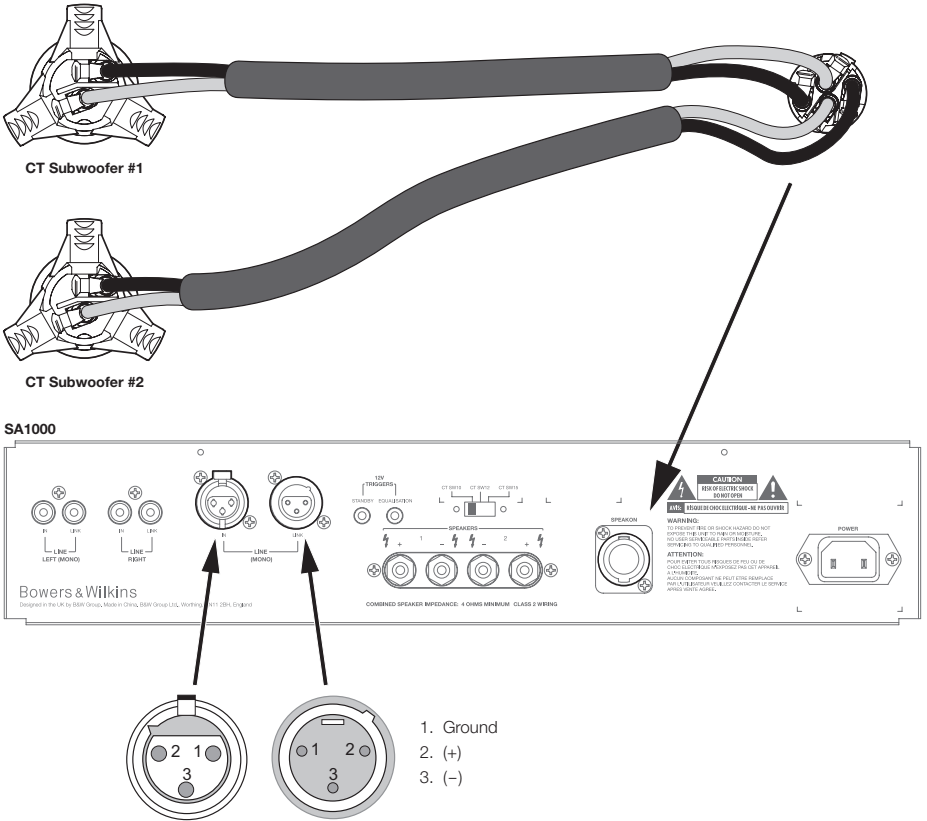

Bowers & Wilkins

**Custom Theatre**

SA1000

CT SW10

CT SW12

CT SW15

Installation and

Setup Manual

Figure 1

Figure 2

Figure 3

Figure 4

Figure 5