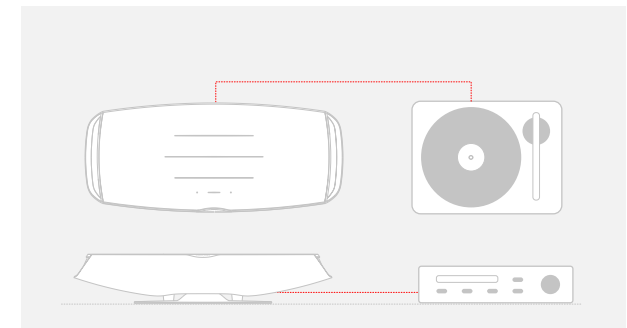

 **TIDAL**
connect

roon
READY

Full Wireless Connectivity

OPEN YOUR APP
PLAY YOUR MUSIC
DANCE LIKE A FOOL

Full Wireless Connectivity

TURNTABLE READY
PHONO STAGE BUILT IN

Omnia also offers analog and digital inputs to provide a complete experience of the iconic natural sound of Sonus faber. Enjoy any analog source through Omnia, thanks to the **MiniDin switchable Phono/Line input** (the MiniDin to RCA cable is supplied).

Wired Connectivity

SELECT YOUR VINYL
PLACE THE NEEDLE
CLOSE YOUR EYES

HDMI[®]
HIGH-DEFINITION MULTIMEDIA INTERFACE

Omnia features an **HDMI ARC** (Audio Return Channel) input making it easy to enhance all of your television sound with one direct connection.