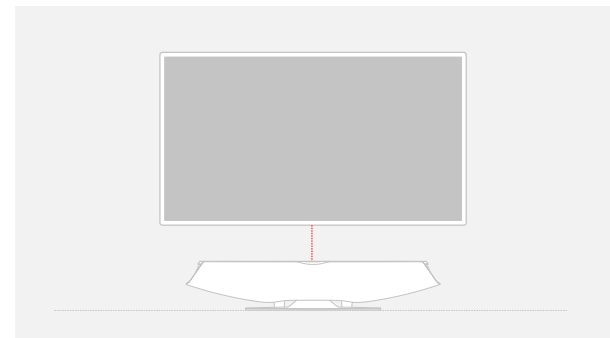

Wired Connectivity

SELECT YOUR VINYL
PLACE THE NEEDLE
CLOSE YOUR EYES

HDMI[®]
HIGH-DEFINITION MULTIMEDIA INTERFACE

Omnia features an **HDMI ARC** (Audio Return Channel) input making it easy to enhance all of your television sound with one direct connection.