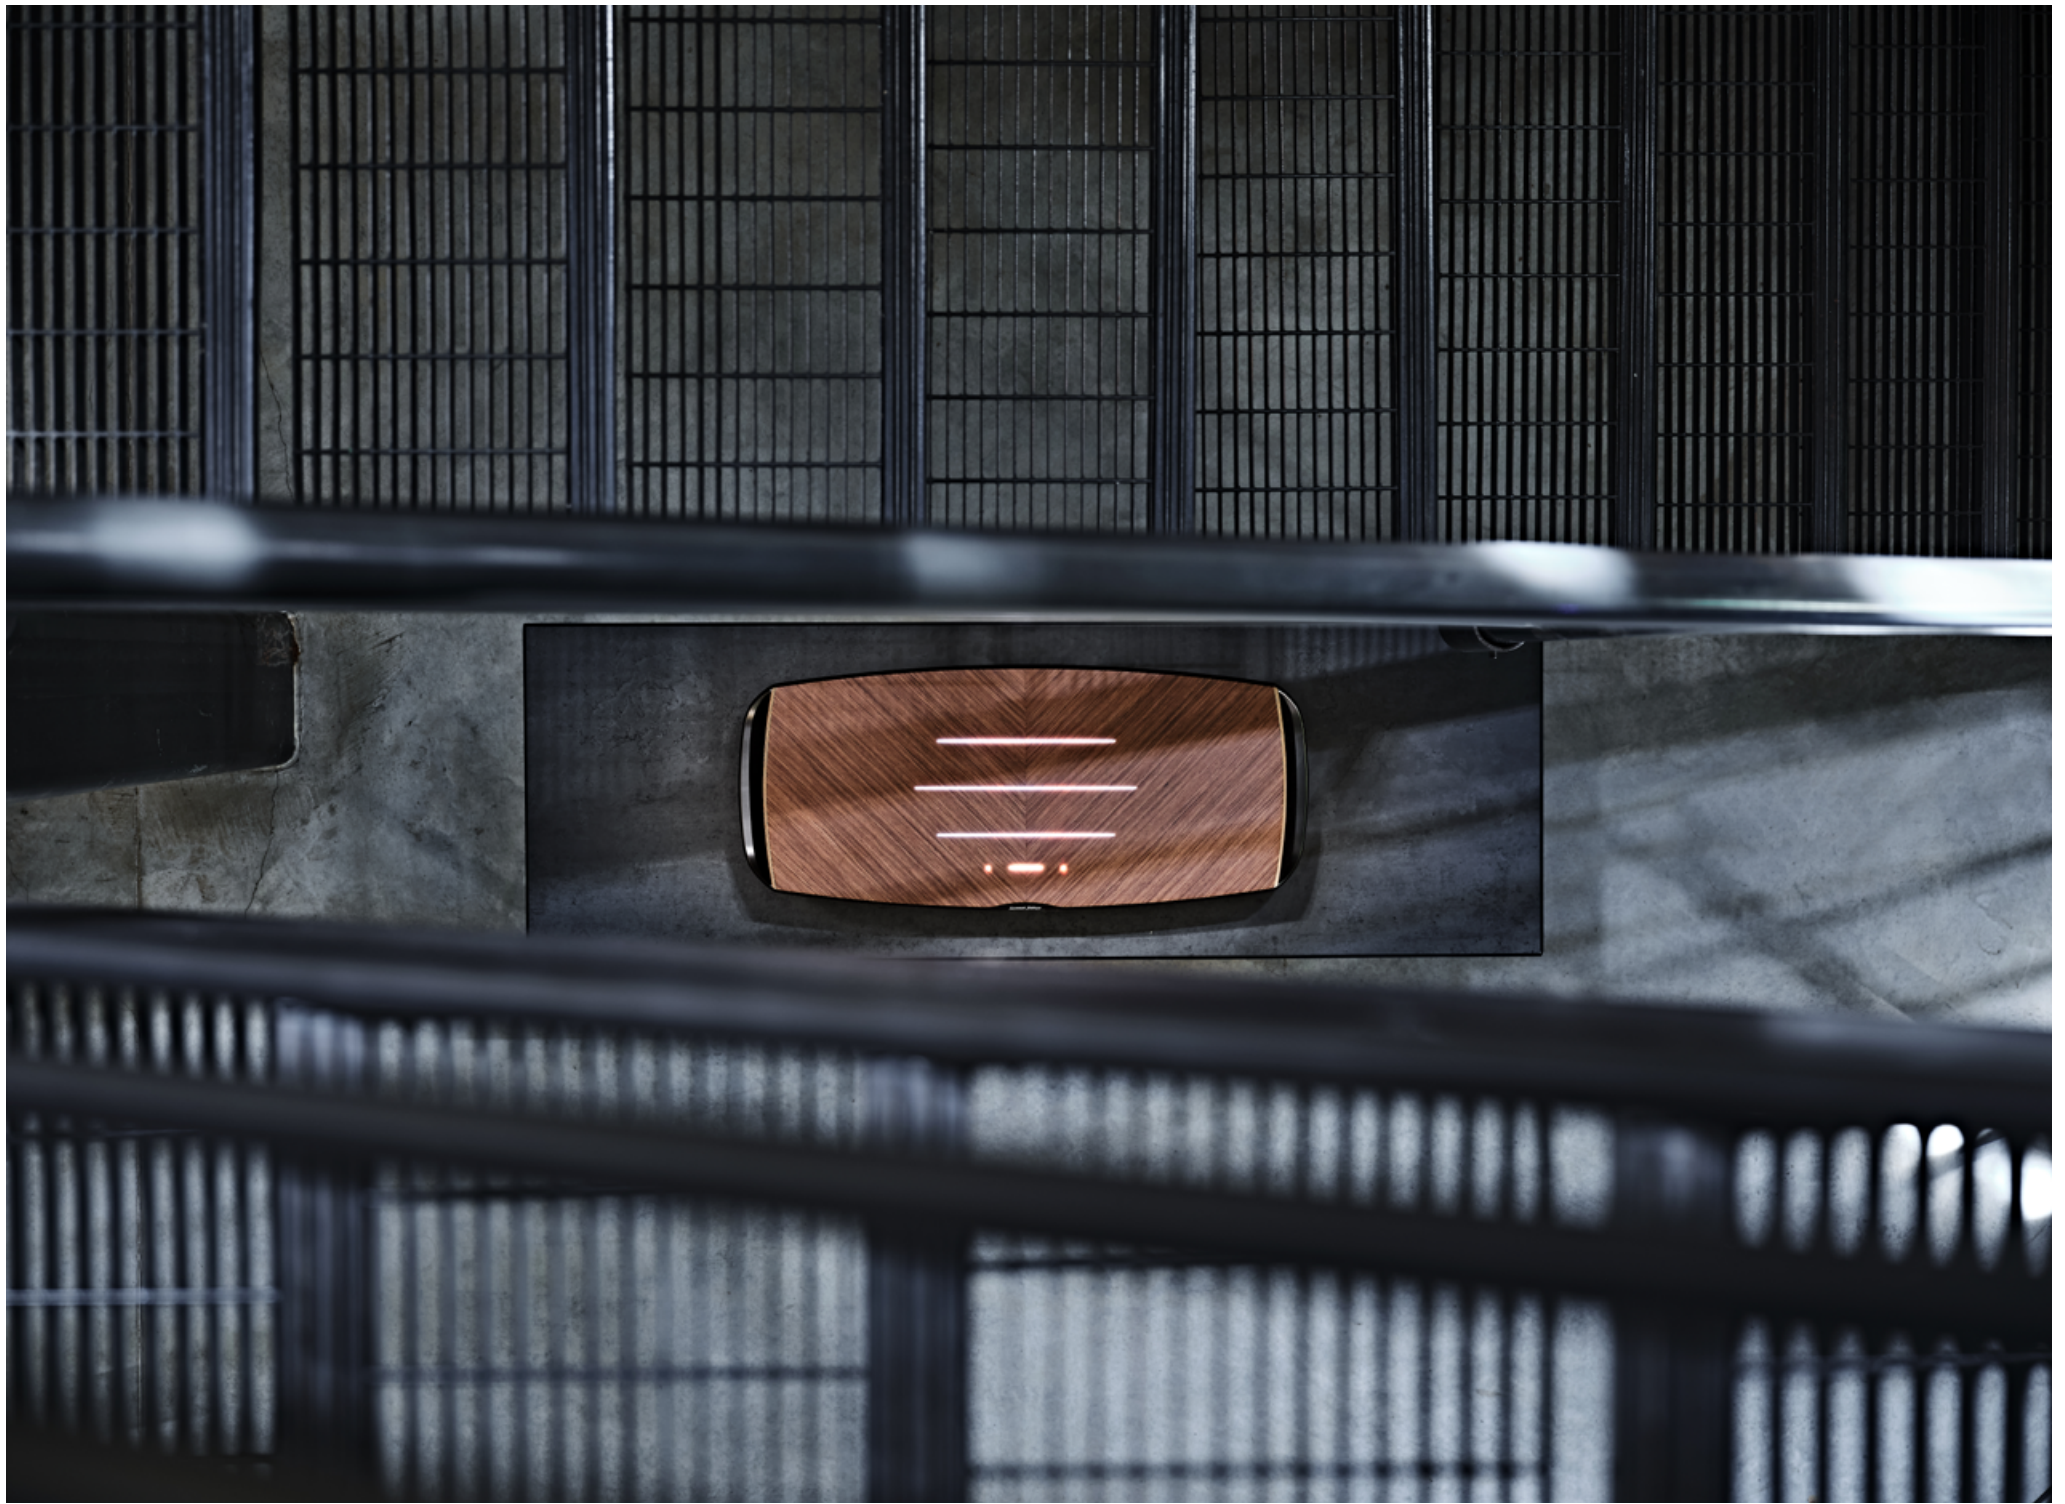

ENCHANT YOUR SOUL

CRESCENDO™