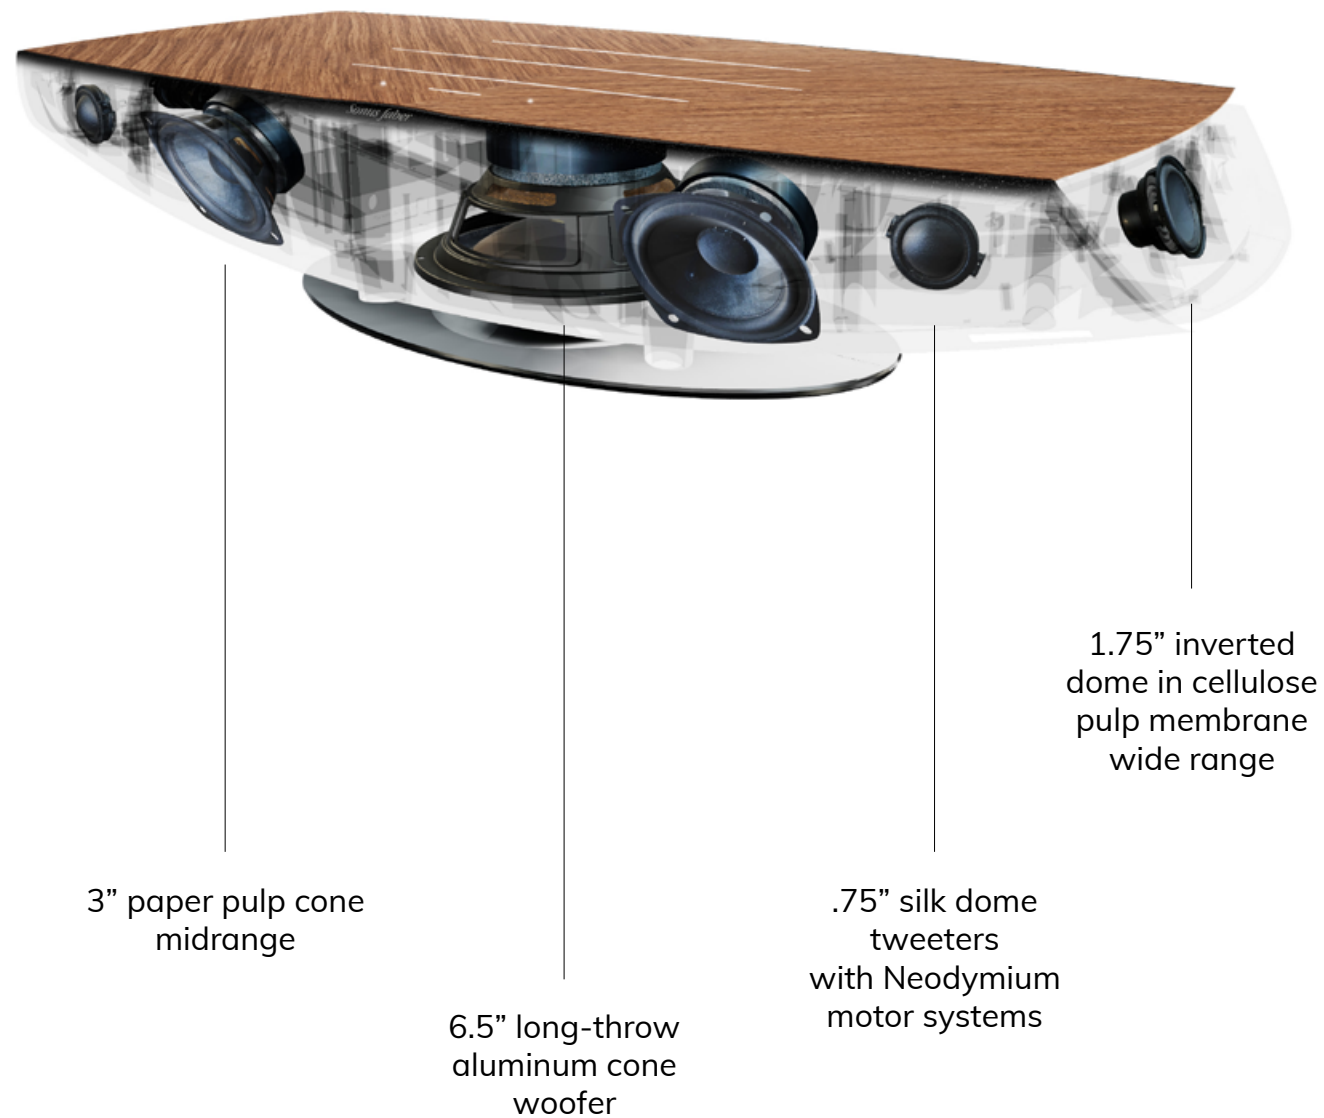

F E E L T H E V I B E S

SENSO™

SENSO™ is Omnia's tactile illuminated wooden top panel. This touch sensitive interface allows direct control of the system, with an additional remote operation available via the supplied handheld controller and user's smartphone or tablet. The illuminated lines indicate Omnia's mode, which streaming service is in use and which input is selected, also allowing the user to adjust the volume.

F E E L T H E V I B E S

SENSO™

Acoustic package

The Omnia acoustic package features a 4-way closed box system with 7 drivers driven by a **490 watt** amplifier.

On the front, two **.75" silk dome tweeters** with Neodymium motor systems and two **3" paper pulp cone midrange** drivers guarantee the Sonus faber sound signature and deliver life-like micro-dynamics.

Low frequency is achieved through a **6.5" long-throw aluminum cone woofer** in a down-firing configuration, creating an immersive and impactful sound field.

On both sides of the system, two **1.75" wide range inverted dome cellulose pulp membrane** drivers with **Neodymium motor system**, enhance the sound field with a greater sense of dimensionality in conjunction with newly trademarked technology Omnia is bringing to life: **CRESCENDO™**.

 **TIDAL**
connect

roon
READY

Full Wireless Connectivity

OPEN YOUR APP
PLAY YOUR MUSIC
DANCE LIKE A FOOL

Full Wireless Connectivity

TURNTABLE READY
PHONO STAGE BUILT IN

Omnia also offers analog and digital inputs to provide a complete experience of the iconic natural sound of Sonus faber. Enjoy any analog source through Omnia, thanks to the **MiniDin switchable Phono/Line input** (the MiniDin to RCA cable is supplied).