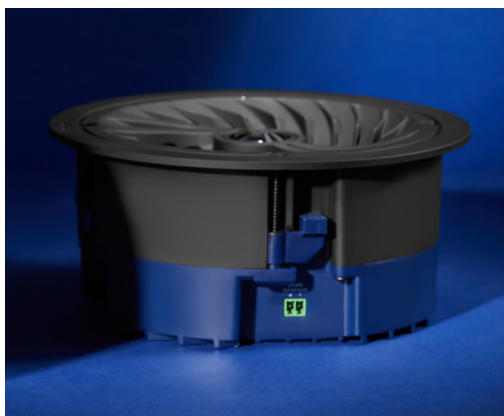

4" COMPACT PASSIVE

CEILING SPEAKER

COMPACT AND DISCRETE

This Lithe Audio low-profile ceiling speaker provides a solution for installers who are looking for slim speakers to fit where space is an issue – without compromising on sound quality. Hitting a sweet spot between depth and quality is a challenge when designing ceiling speakers.

At 67mm deep, this IP44-rated passive low-profile speaker is ideal for wherever a ceiling cavity may be slim – such as bathrooms, garden rooms, dropped ceilings, pitched roofs – and delivers excellent sound quality.

LITHEAUDIO

CONNECT TO LITHE AUDIO
4" COMPACT BLUETOOTH SPEAKER

CONNECT TO AN
AMPLIFIER

Speaker Spec

Woofer: 4" Polypropylene Cone
Tweeter: 0.75" Silk Cone
Impedance: 8 Ohms
RMS Power: 25W RMS
Sound Quality THD+N 0.009%, 70Hz-20kHz
Sensitivity (1W/1m): 88dB
Audio Sample Rate: 8Khz

160mm cut-out diameter
Weight: 1kg
Dimensions: (W x D) 186 x 83 mm
Limited Warranty: 2 Year

What's in the box

Passive Low Profile Ceiling Speaker
Frameless Magnetic Grille
Cutting template
Instruction manual