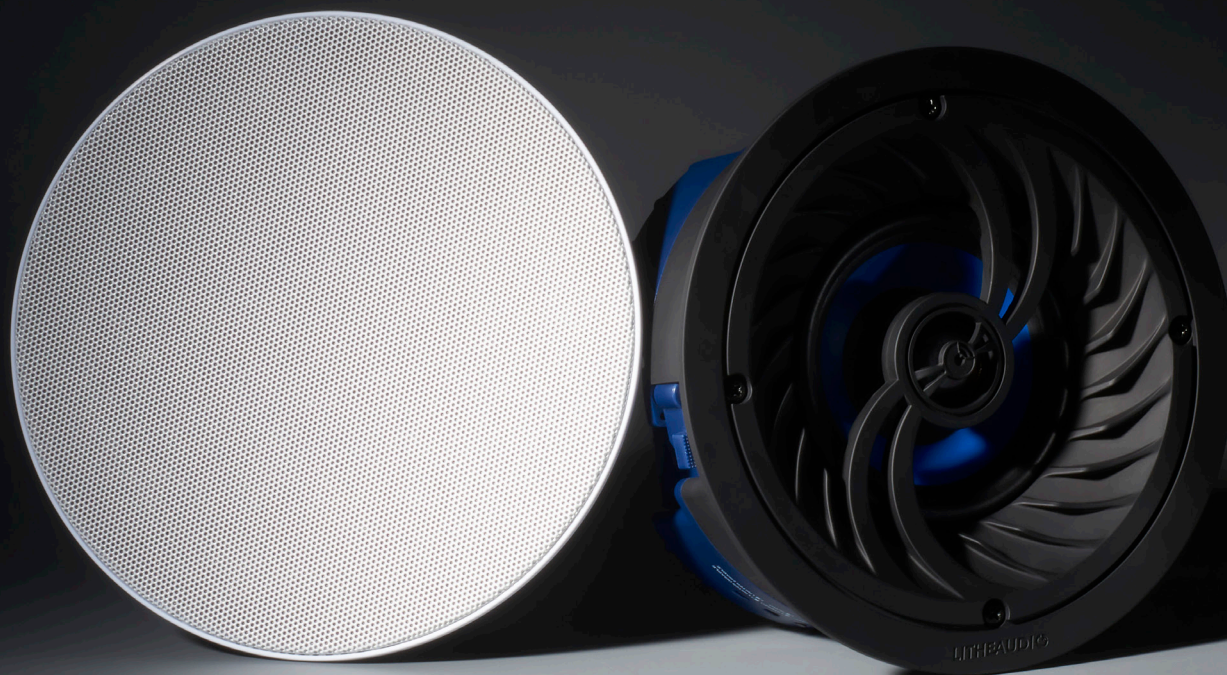

4" COMPACT PASSIVE

CEILING SPEAKER

COMPACT AND DISCRETE

This Lithe Audio low-profile ceiling speaker provides a solution for installers who are looking for slim speakers to fit where space is an issue – without compromising on sound quality. Hitting a sweet spot between depth and quality is a challenge when designing ceiling speakers.

At 67mm deep, this IP44-rated passive low-profile speaker is ideal for wherever a ceiling cavity may be slim – such as bathrooms, garden rooms, dropped ceilings, pitched roofs – and delivers excellent sound quality.

LITHEAUDIO

CONNECT TO LITHE AUDIO
4" COMPACT BLUETOOTH SPEAKER

CONNECT TO AN
AMPLIFIER

Speaker Spec

Woofer: 4" Polypropylene Cone
Tweeter: 0.75" Silk Cone
Impedance: 8 Ohms
RMS Power: 25W RMS
Sound Quality THD+N 0.009%, 70Hz-20kHz
Sensitivity (1W/1m): 88dB
Audio Sample Rate: 8Khz

160mm cut-out diameter
Weight: 1kg
Dimensions: (W x D) 186 x 83 mm
Limited Warranty: 2 Year

What's in the box

Passive Low Profile Ceiling Speaker
Frameless Magnetic Grille
Cutting template
Instruction manual