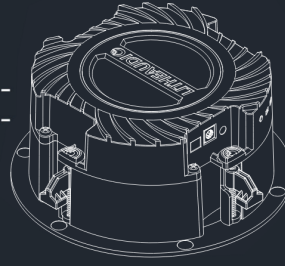

4" COMPACT PASSIVE

CEILING SPEAKER

COMPACT AND DISCRETE

This Lithe Audio low-profile ceiling speaker provides a solution for installers who are looking for slim speakers to fit where space is an issue – without compromising on sound quality. Hitting a sweet spot between depth and quality is a challenge when designing ceiling speakers.

At 67mm deep, this IP44-rated passive low-profile speaker is ideal for wherever a ceiling cavity may be slim – such as bathrooms, garden rooms, dropped ceilings, pitched roofs – and delivers excellent sound quality.

LITHEAUDIO

CONNECT TO LITHE AUDIO
4" COMPACT BLUETOOTH SPEAKER

CONNECT TO AN
AMPLIFIER

Speaker Spec

Woofer: 4" Polypropylene Cone
Tweeter: 0.75" Silk Cone
Impedance: 8 Ohms
RMS Power: 25W RMS
Sound Quality THD+N 0.009%, 70Hz-20kHz
Sensitivity (1W/1m): 88dB
Audio Sample Rate: 8Khz

160mm cut-out diameter
Weight: 1kg
Dimensions: (W x D) 186 x 83 mm
Limited Warranty: 2 Year

What's in the box

Passive Low Profile Ceiling Speaker
Frameless Magnetic Grille
Cutting template
Instruction manual